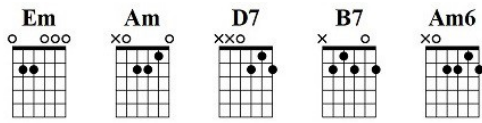

# La mar estaba salada

## Spanisches Kinderlied

The musical score is written in G major (one sharp) and 6/8 time. It consists of three staves of music with lyrics underneath. The first staff starts with a treble clef and a key signature of one sharp. The lyrics are: "La mar e- sta- ba sa- la- da, sa-". The second staff continues: "la- da e- sta- ba la mar, la mar e- sta- ba sa-". The third staff concludes: "la- da, sa- la- da e- sta- ba la mar". Chord changes are indicated above the notes: Em, Am, D7, B7, Am6, Am, B7, Em, Am6, B7, Em.