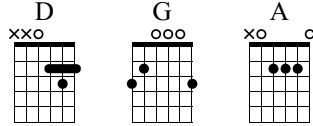

Der Kirschbaum

♩ = 120

sng.

Der Kirsch- baum hat sein Laub ver- lo- ren!
Wer wird da- für sor- gen? Das soll uns- re lie- be An- na tun. wir
wün- schen ihr gu- ten Mor- gen, gu- ten Mor- gen.

The musical score is written in treble clef with a key signature of two sharps (F# and C#) and a 4/4 time signature. The tempo is marked as ♩ = 120. The lyrics are written below the notes. Chord diagrams for D, G, and A are provided at the top. The score consists of three lines of music, with measures numbered 1 through 10. The lyrics are: 'Der Kirsch- baum hat sein Laub ver- lo- ren! Wer wird da- für sor- gen? Das soll uns- re lie- be An- na tun. wir wün- schen ihr gu- ten Mor- gen, gu- ten Mor- gen.'