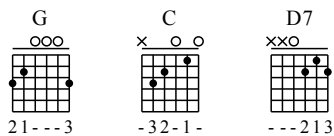

Meine Oma fährt im Hühnerstall Motorrad

Kinderlied

www.liederkiste.com

Moderate ♩ = 80

1

Mei- ne O- ma fährt im Hüh- ner- stall Mo- tor- rad, Mo-

4

tor- rad, Mo- tor- rad,- mei- ne O- ma fährt im Hüh- ner- stall Mo-

7

tor- rad, mei- ne O- ma ist 'ne ganz mo- der- ne Frau

Detailed description: The image shows three staves of musical notation for a song. The first staff starts with a treble clef, a key signature of one sharp (F#), and a 3/4 time signature. It contains a melody line with lyrics underneath. Above the staff are three guitar chords: G, C, and G. The second staff continues the melody and lyrics, with chords D7, G, G, and C above it. The third staff concludes the melody and lyrics, with chords G, C, D7, and G above it. The lyrics are: 'Mei- ne O- ma fährt im Hüh- ner- stall Mo- tor- rad, Mo- tor- rad, Mo- tor- rad,- mei- ne O- ma fährt im Hüh- ner- stall Mo- tor- rad, mei- ne O- ma ist 'ne ganz mo- der- ne Frau'. The tempo is marked 'Moderate' with a quarter note equal to 80 beats per minute.