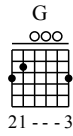

Banks of the Ohio

Volksied aus den USA

www.liederkiste.com

Moderate ♩ = 120

1 G D7

1 I asked my love to take a walk, to take a

6 G G7

6 walk, just a lit- tle walk, down be- si- de

Detailed description: This system contains two staves. The top staff is the vocal line, starting at measure 21. It features a melodic line with a long note on 'ent-' and another on 'down'. The bottom staff is the guitar accompaniment, consisting of a steady eighth-note pattern. Chords are indicated as G above the staff.

G7 C

26

side where the wa- ters flow, down by the

26

Detailed description: This system contains two staves. The top staff is the vocal line, starting at measure 26. It features a melodic line with a long note on 'side' and another on 'flow,'. The bottom staff is the guitar accompaniment, consisting of a steady eighth-note pattern. Chords are indicated as G7 and C above the staff.

G D7 G

30

banks of the O- hi- o.

30

Detailed description: This system contains two staves. The top staff is the vocal line, starting at measure 30. It features a melodic line with a long note on 'banks' and another on 'o.'. The bottom staff is the guitar accompaniment, consisting of a steady eighth-note pattern. Chords are indicated as G, D7, and G above the staff.