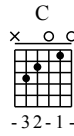

Banks of the Ohio

Volksied aus den USA

www.liederkiste.com

Moderate ♩ = 120

1 G D7

1 I asked my love to take a walk, to take a

6 G G7

6 walk, just a lit- tle walk, down be- si- de

Detailed description: This system contains two staves. The top staff is the vocal line, starting at measure 21. It features a melodic line with a long note on 'ent-' and another on 'down'. The bottom staff is the guitar accompaniment, consisting of a steady eighth-note pattern. Chords are indicated as G above the staff.

G7 C

26

side where the wa- ters flow, down by the

26

Detailed description: This system contains two staves. The top staff is the vocal line, starting at measure 26. It features a melodic line with a long note on 'side' and another on 'flow,'. The bottom staff is the guitar accompaniment, consisting of a steady eighth-note pattern. Chords are indicated as G7 and C above the staff.

G D7 G

30

banks of the O- hi- o.

30

Detailed description: This system contains two staves. The top staff is the vocal line, starting at measure 30. It features a melodic line with a long note on 'banks' and another on 'o.'. The bottom staff is the guitar accompaniment, consisting of a steady eighth-note pattern. Chords are indicated as G, D7, and G above the staff.