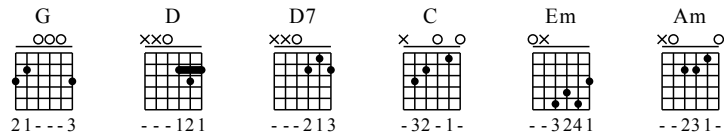

Auf, ihr Brüder seid wohl daran

Wanderlied

www.liederkiste.com

Moderate ♩ = 120

Melodie

1 Auf, ihr Brü- der seid wohl da- ran!- Jet- zo kommt die
G D G D D

Melodie

4 Wan- der- zeit he- ran, ja Wan- der- zeit, die gibt uns Freud!
D7 G D G G D7 G

Melodie

7 Auf die Rei- se woll'n wir uns be- ge- ben, das ist un- ser
G G C D D7 D7

The musical score is written in 4/4 time with a key signature of one sharp (F#). It consists of three systems of music. Each system includes a vocal melody line (labeled 'Melodie'), a guitar accompaniment line, and lyrics. The first system covers measures 1-3, the second system covers measures 4-6, and the third system covers measures 7-9. The guitar accompaniment uses the chords G, D, D7, C, Em, and Am as indicated by the chord diagrams at the top of the page.

Melodie

10

schön- stes Le- ben; gro- ße, gro- ße Was- ser, ü- ber Berg und Tal,

D7 G Em Em Am D7 G

Melodie

13

zu be- schau- en ü- ber- all.

G Em G D D7 G